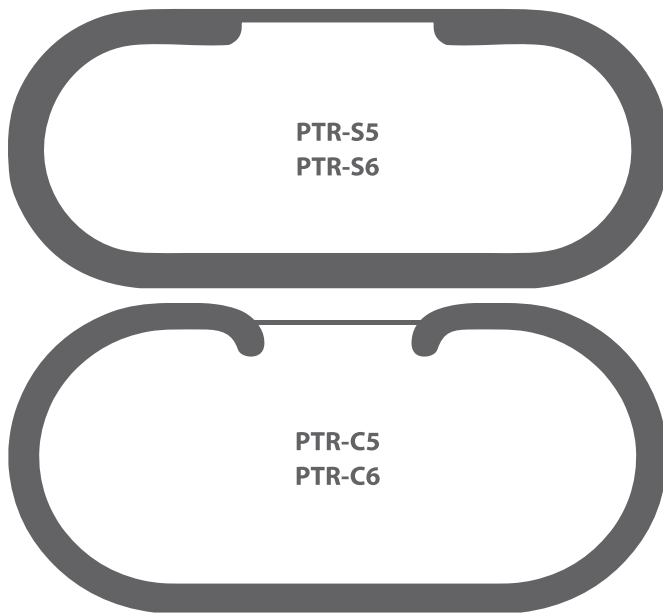

# SHAPE CHART

## TABLE RAILS

### Poker Rails:

- PTR-S5** - Continuous Rail at Dealer's Position, Standard 5" Padding
- PTR-S6** - Continuous Rail at Dealer's Position, Oversized 6" Padding
- PTR-C5** - End Curve with Wood Face Plate at Dealer's Edge, 5" Padding
- PTR-C6** - End Curve with Wood Face Plate at Dealer's Edge, 6" Padding

### Beverage Carts:

- BCT-R18** - 12" x 18"
- BCT-R20** - 16" x 20"
- BCT-W13** - 13" x 18" x 6.5"
- BCT-WR12** - 12" x 16"