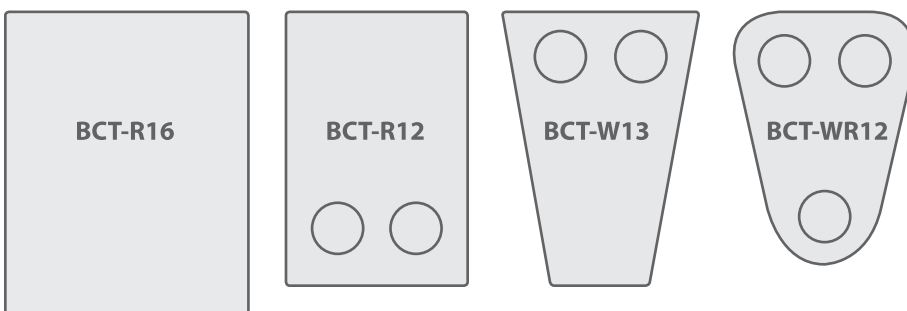

## TABLE RAILS

### Poker Rails:

- PTR-S5** - Continuous Rail at Dealer's Position, Standard 5" Padding
- PTR-S6** - Continuous Rail at Dealer's Position, Oversized 6" Padding
- PTR-C5** - End Curve with Wood Face Plate at Dealer's Edge, 5" Padding
- PTR-C6** - End Curve with Wood Face Plate at Dealer's Edge, 6" Padding

### Blackjack Rails:

- BTR-S4** - Edge to Edge Wooden Plate at Dealer's Edge, 4" Padding
- BTR-C4** - Partial Vinyl Padded Rail with 60" Wood Face Plate at Dealer's Edge, 4" Padding

**Options:** For material and color options see p. 13

### Beverage Carts:

- BCT-R18** - 12" x 18"
- BCT-R20** - 16" x 20"
- BCT-W13** - 13" x 18" x 6.5"
- BCT-WR12** - 12" x 16"